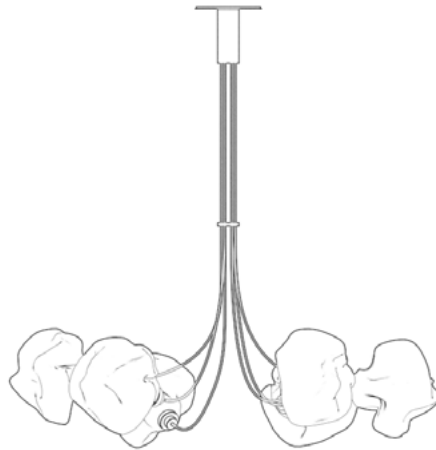

## PENDANT LIGHT

The Globosus Pendant balances sculptural form with functional clarity. Fine brass arms extend to meet soft pleated mesh, each bent by hand to create a sense of movement and variation. The mesh gathers into a machined collar that houses the LED bulb and connects seamlessly to the brass arms – a meeting of craft and precision.

### SPECIFICATIONS

LEAD-TIME	6 - 10 Weeks (Dependant on scale and design)	VOLTAGE	12 CV (Remote Driver)
ARMS/DETAILS	Raw Brass or Stainless Steel	SOCKET	G4, LED only (Globe included)
SHADE	Raw Brass or Stainless Steel	DIMMING	Phase or DALI (Remote driver)
SIZES (mm)	Tailored. Enquire for design options.	OUTPUT	400lm per arm.
		LIGHT TEMP	2700k (Warm White)
INSTALLATION	Pendants must be installed and wired by a qualified electrician.	CARE	Ensure the electricity supply is switched off before cleaning. Remove dust with a soft dry cloth. Do not use solvents or abrasive materials when cleaning.
WARRANTY	3 Year Manufactures Warranty		

*Every pendant is made to order, enquire to discuss your tailored configuration.  
Note, configurations with an arm length over 900mm may require a fine support wire.*

**GLOBOSUS**

GB03

Dims: 460mm dia x 1000mm H  
Weight: 3.5kg

*Every pendant is made to order, enquire to discuss your tailored configuration.  
Note, configurations with an arm length over 900mm may require a fine support wire.*

**GLOBOSUS**

GR06

Dims: 960mm dia x 1000mm H  
Weight: 7.5kg