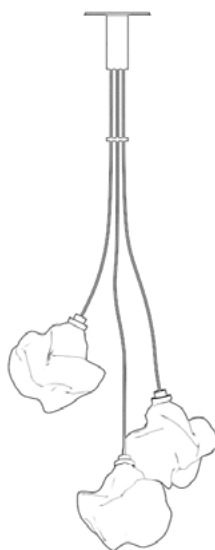

## PENDANT LIGHT

The Globosus Pendant balances sculptural form with functional clarity. Fine brass arms extend to meet soft pleated mesh, each bent by hand to create a sense of movement and variation. The mesh gathers into a machined collar that houses the LED bulb and connects seamlessly to the brass arms – a meeting of craft and precision.

### SPECIFICATIONS

LEAD-TIME	6 - 10 Weeks (Dependant on scale and design)	VOLTAGE	12 CV (Remote Driver)
ARMS/DETAILS	Raw Brass or Stainless Steel	SOCKET	G4, LED only (Globe included)
SHADE	Raw Brass or Stainless Steel	DIMMING	Phase or DALI (Remote driver)
SIZES (mm)	Tailored. Enquire for design options.	OUTPUT	400lm per arm.
		LIGHT TEMP	2700k (Warm White)
INSTALLATION	Pendants must be installed and wired by a qualified electrician.	CARE	Ensure the electricity supply is switched off before cleaning. Remove dust with a soft dry cloth. Do not use solvents or abrasive materials when cleaning.
WARRANTY	3 Year Manufactures Warranty		

*Every pendant is made to order, enquire to discuss your tailored configuration.  
Note, configurations with an arm length over 900mm may require a fine support wire.*

**GLOBOSUS**

GB03

Dims: 460mm dia x 1000mm H  
Weight: 3.5kg

*Every pendant is made to order, enquire to discuss your tailored configuration.  
Note, configurations with an arm length over 900mm may require a fine support wire.*

**GLOBOSUS**

GR06

Dims: 960mm dia x 1000mm H  
Weight: 7.5kg