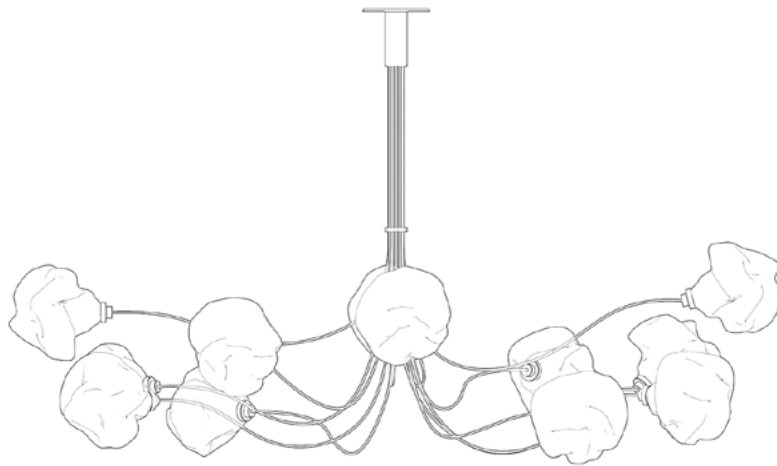

## PENDANT LIGHT

The Globosus Pendant balances sculptural form with functional clarity. Fine brass arms extend to meet soft pleated mesh, each bent by hand to create a sense of movement and variation. The mesh gathers into a machined collar that houses the LED bulb and connects seamlessly to the brass arms – a meeting of craft and precision.

*Every pendant is made to order, enquire to discuss your tailored configuration.  
Note, configurations with an arm length over 900mm may require a fine support wire.*

**GLOBOSUS**

GB03

Dims: 460mm dia x 1000mm H  
Weight: 3.5kg

*Every pendant is made to order, enquire to discuss your tailored configuration.  
Note, configurations with an arm length over 900mm may require a fine support wire.*

**GLOBOSUS**

GR06

Dims: 960mm dia x 1000mm H  
Weight: 7.5kg

*Every pendant is made to order, enquire to discuss your tailored configuration.  
Note, configurations with an arm length over 900mm may require a fine support wire.*

**GLOBOSUS**

GB012

Dims: 1700mm dia x 1000mm H