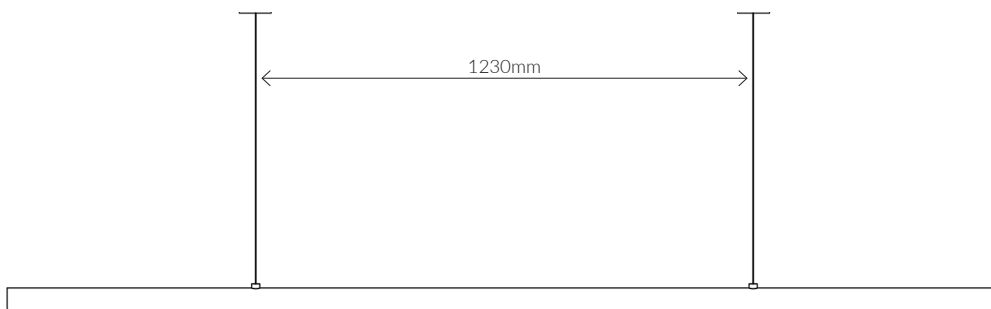

UV FOLD / v
VFD96, VFD126, VFD156

Dims: 960 mm L, 68mm H, 100mm D
Weight: 2kg

Dims: 1260 mm L, 68mm H, 100mm D
Weight: 2.5kg

Dims: 1560 mm L, 68mm H, 100mm D
Weight: 3kg

UV FOLD/ v
VFD186, VFD216, VFD246

Dims: 1860 mm L, 68mm H, 100mm D
Weight: 3.5kg

Dims: 2160 mm L, 68mm H, 100mm D
Weight: 4kg

Dims: 2460 mm L, 68mm H, 100mm D
Weight: 5kg