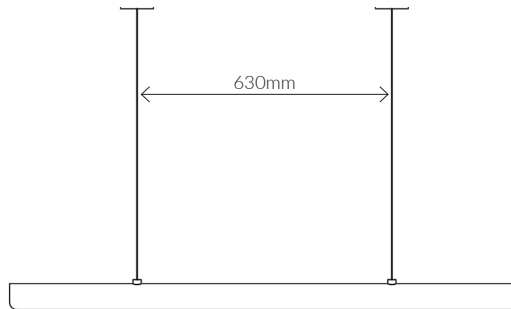

MADE IN MELBOURNE, AUSTRALIA

FINISHES

POWDER COAT	● Silver Grey	● Rough Black	● Deep Green	● Bronze	● Iron Grey
	○ Rough White	● Brick Speckle	● Deep Blue	● Sandstone	

SPECIFICATIONS

LEAD-TIME	6 - 8 Weeks	LAMP	CRI 95, Intergrated LED (24V)
FINISH	Aluminium, Powder Coated	POWER/TEMP	20 W/m, 2700k, 3000k (Standard), 4000k
CANOPIY	Black or White. (80mm dia x 38mm H)	OUTPUT	1400 lm/m
FLEX	2m, Black or White. (2 core) (Longer available on request)	AVG LIFETIME	50,000 hours
SIZES (mm)	960, 1260, 1560, 1860, 2160, 2460	CONTROL	Remote Driver: Non-Dimmable, Phase Dimmable, Dali Dimmable
NOTE	Enquire For Custom Lengths (Max 5m)		
INSTALLATION	Pendants must be installed and wired by a qualified electrician.	CARE	Ensure the electricity supply is switched off before cleaning. Remove dust with a soft dry cloth. Do not use solvents or abrasive materials when cleaning.
WARRANTY	3 Year Manufactures Warranty		

UV FOLD / v
VFD96, VFD126, VFD156

Dims: 960 mm L, 68mm H, 100mm D
Weight: 2kg

Dims: 1260 mm L, 68mm H, 100mm D
Weight: 2.5kg

Dims: 1560 mm L, 68mm H, 100mm D
Weight: 3kg

UV FOLD/ v
VFD186, VFD216, VFD246

Dims: 1860 mm L, 68mm H, 100mm D
Weight: 3.5kg

Dims: 2160 mm L, 68mm H, 100mm D
Weight: 4kg

Dims: 2460 mm L, 68mm H, 100mm D
Weight: 5kg