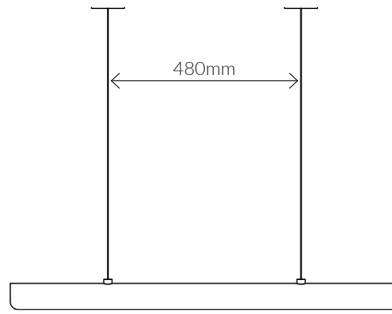

MADE IN MELBOURNE, AUSTRALIA

FINISHES

POWDER COAT	● Silver Grey	● Rough Black	● Deep Green	● Bronze	● Iron Grey
	○ Rough White	● Brick Speckle	● Deep Blue	● Sandstone	

SPECIFICATIONS

LEAD-TIME	6 - 8 Weeks	LAMP	CRI 95, Intergrated LED (24V)
FINISH	Aluminium, Powder Coated	POWER/TEMP	20 W/m, 2700k, 3000k (Standard), 4000k
CANOPIY	Black or White. (80mm dia x 38mm H)	OUTPUT	1400 lm/m
FLEX	2m, Black or White. (2 core) (Longer available on request)	AVG LIFETIME	50,000 hours
SIZES (mm)	960, 1260, 1560, 1860, 2160, 2460	CONTROL	Remote Driver: Non-Dimmable, Phase Dimmable, Dali Dimmable
NOTE	Enquire For Custom Lengths (Max 5m)		
INSTALLATION	Pendants must be installed and wired by a qualified electrician.	CARE	Ensure the electricity supply is switched off before cleaning. Remove dust with a soft dry cloth. Do not use solvents or abrasive materials when cleaning.
WARRANTY	3 Year Manufactures Warranty		

UV FOLD / v
VFD96, VFD126, VFD156

Dims: 960 mm L, 68mm H, 100mm D
Weight: 2kg

Dims: 1260 mm L, 68mm H, 100mm D
Weight: 2.5kg

Dims: 1560 mm L, 68mm H, 100mm D
Weight: 3kg

UV FOLD/ v
VFD186, VFD216, VFD246

Dims: 1860 mm L, 68mm H, 100mm D
Weight: 3.5kg

Dims: 2160 mm L, 68mm H, 100mm D
Weight: 4kg

Dims: 2460 mm L, 68mm H, 100mm D
Weight: 5kg