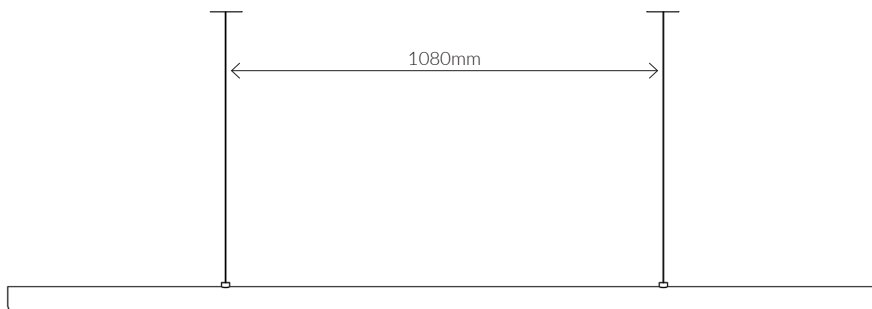

UV FOLD / v
VFD96, VFD126, VFD156

Dims: 960 mm L, 68mm H, 100mm D
Weight: 2kg

Dims: 1260 mm L, 68mm H, 100mm D
Weight: 2.5kg

Dims: 1560 mm L, 68mm H, 100mm D
Weight: 3kg

UV FOLD/ v
VFD186, VFD216, VFD246

Dims: 1860 mm L, 68mm H, 100mm D
Weight: 3.5kg

Dims: 2160 mm L, 68mm H, 100mm D
Weight: 4kg

Dims: 2460 mm L, 68mm H, 100mm D
Weight: 5kg