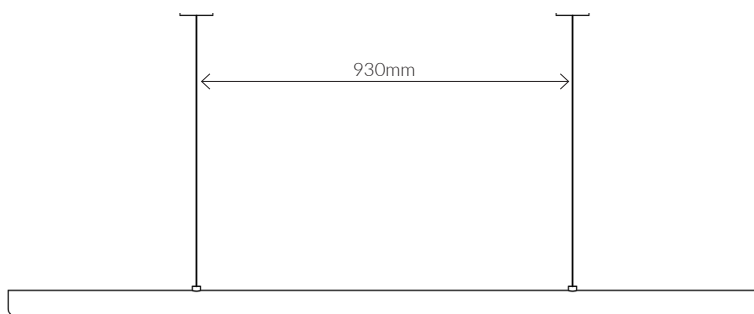

UV FOLD / v
VFD96, VFD126, VFD156

Dims: 960 mm L, 68mm H, 100mm D
Weight: 2kg

Dims: 1260 mm L, 68mm H, 100mm D
Weight: 2.5kg

Dims: 1560 mm L, 68mm H, 100mm D
Weight: 3kg

UV FOLD/ v
VFD186, VFD216, VFD246

Dims: 1860 mm L, 68mm H, 100mm D
Weight: 3.5kg

Dims: 2160 mm L, 68mm H, 100mm D
Weight: 4kg

Dims: 2460 mm L, 68mm H, 100mm D
Weight: 5kg