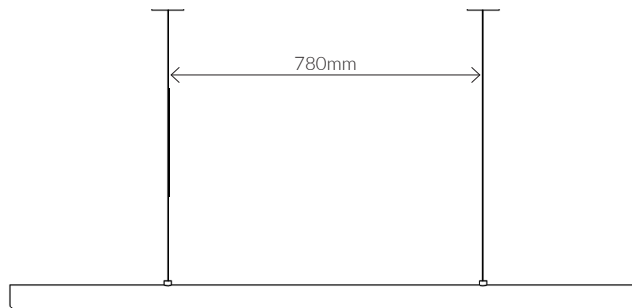

MADE IN MELBOURNE, AUSTRALIA

FINISHES

POWDER COAT	● Silver Grey	● Rough Black	● Deep Green	● Bronze	● Iron Grey
	○ Rough White	● Brick Speckle	● Deep Blue	● Sandstone	

SPECIFICATIONS

LEAD-TIME	6 - 8 Weeks	LAMP	CRI 95, Intergrated LED (24V)
FINISH	Aluminium, Powder Coated	POWER/TEMP	20 W/m, 2700k, 3000k (Standard), 4000k
CANOPIY	Black or White. (80mm dia x 38mm H)	OUTPUT	1400 lm/m
FLEX	2m, Black or White. (2 core) (Longer available on request)	AVG LIFETIME	50,000 hours
SIZES (mm)	960, 1260, 1560, 1860, 2160, 2460	CONTROL	Remote Driver: Non-Dimmable, Phase Dimmable, Dali Dimmable
NOTE	Enquire For Custom Lengths (Max 5m)		
INSTALLATION	Pendants must be installed and wired by a qualified electrician.	CARE	Ensure the electricity supply is switched off before cleaning. Remove dust with a soft dry cloth. Do not use solvents or abrasive materials when cleaning.
WARRANTY	3 Year Manufactures Warranty		

UV FOLD / v
VFD96, VFD126, VFD156

Dims: 960 mm L, 68mm H, 100mm D
Weight: 2kg

Dims: 1260 mm L, 68mm H, 100mm D
Weight: 2.5kg

Dims: 1560 mm L, 68mm H, 100mm D
Weight: 3kg

UV FOLD/ v
VFD186, VFD216, VFD246

Dims: 1860 mm L, 68mm H, 100mm D
Weight: 3.5kg

Dims: 2160 mm L, 68mm H, 100mm D
Weight: 4kg

Dims: 2460 mm L, 68mm H, 100mm D
Weight: 5kg