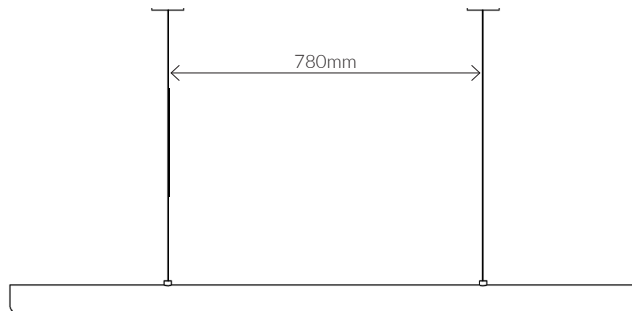

UV Fold / u

UFD96, UFD126, UFD156

Dims: 960 mm L, 72mm H, 54mm D
Rose: 80mm dia x 38mm H
Weight: 2kg

Dims: 1260 mm L, 72mm H, 54mm D
Rose: 80mm dia x 38mm H
Weight: 2.5kg

Dims: 1560 mm L, 72mm H, 54mm D
Rose: 80mm dia x 38mm H
Weight: 3kg

UV Fold / u

UFD186, UFD216, UFD246

Dims: 1860 mm L, 72mm H, 54mm D
Rose: 80mm dia x 38mm H
Weight: 4kg

Dims: 2160 mm L, 72mm H, 54mm D
Rose: 80mm dia x 38mm H
Weight: 4.5kg

Dims: 2460 mm L, 72mm H, 54mm D
Rose: 80mm dia x 38mm H
Weight: 5kg