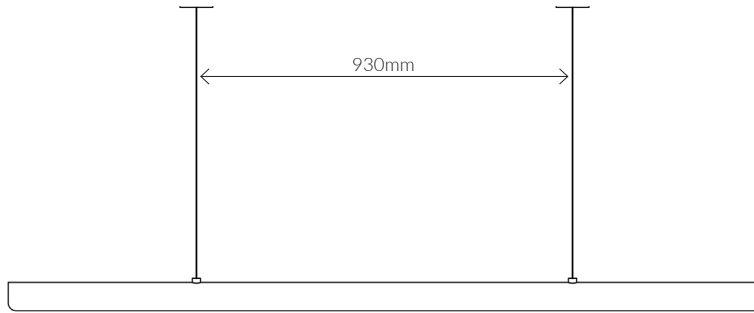

UV Fold / u

UFD96, UFD126, UFD156

Dims: 960 mm L, 72mm H, 54mm D
Rose: 80mm dia x 38mm H
Weight: 2kg

Dims: 1260 mm L, 72mm H, 54mm D
Rose: 80mm dia x 38mm H
Weight: 2.5kg

Dims: 1560 mm L, 72mm H, 54mm D
Rose: 80mm dia x 38mm H
Weight: 3kg

UV Fold / u

UFD186, UFD216, UFD246

Dims: 1860 mm L, 72mm H, 54mm D
Rose: 80mm dia x 38mm H
Weight: 4kg

Dims: 2160 mm L, 72mm H, 54mm D
Rose: 80mm dia x 38mm H
Weight: 4.5kg

Dims: 2460 mm L, 72mm H, 54mm D
Rose: 80mm dia x 38mm H
Weight: 5kg