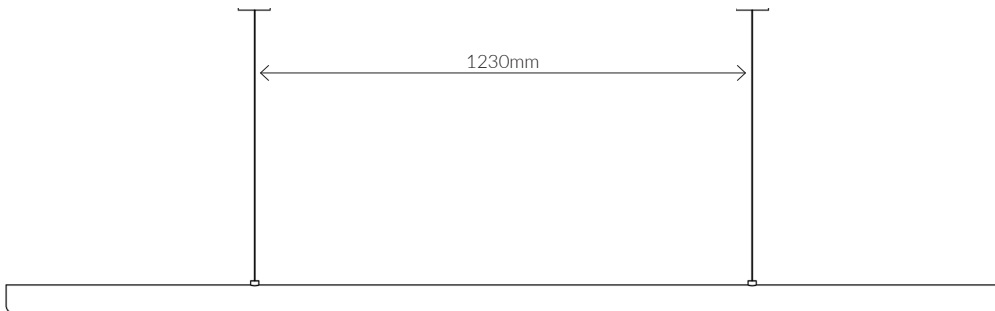

MADE IN MELBOURNE, AUSTRALIA

FINISHES

POWDER COAT	● Silver Grey	● Rough Black	● Deep Green	● Bronze	● Iron Grey
	○ Rough White	● Brick Speckle	● Deep Blue	● Sandstone	

SPECIFICATIONS

LEAD-TIME	6 - 8 Weeks	LAMP	CRI 95, Intergrated LED (24V)
FINISH	Aluminium, Powder Coated	POWER/TEMP	20 W/m, 2700k, 3000k (Standard), 4000k
CANOPY	Black or White. (80mm dia x 38mm H)	OUTPUT	1400 lm/m
FLEX	2m, Black or White. (2 core) (Longer available on request)	AVG LIFETIME	50,000 hours
SIZES (mm)	960, 1260, 1560, 1860, 2160, 2460	CONTROL	Remote Driver: Non-Dimmable, Phase Dimmable, Dali Dimmable
NOTE	Enquire For Custom Lengths (Max 5m)		
INSTALLATION	Pendants must be installed and wired by a qualified electrician.	CARE	Ensure the electricity supply is switched off before cleaning. Remove dust with a soft dry cloth. Do not use solvents or abrasive materials when cleaning.
WARRANTY	3 Year Manufactures Warranty		

UV Fold / u

UFD96, UFD126, UFD156

Dims: 960 mm L, 72mm H, 54mm D
Rose: 80mm dia x 38mm H
Weight: 2kg

Dims: 1260 mm L, 72mm H, 54mm D
Rose: 80mm dia x 38mm H
Weight: 2.5kg

Dims: 1560 mm L, 72mm H, 54mm D
Rose: 80mm dia x 38mm H
Weight: 3kg

UV Fold / u

UFD186, UFD216, UFD246

Dims: 1860 mm L, 72mm H, 54mm D
Rose: 80mm dia x 38mm H
Weight: 4kg

Dims: 2160 mm L, 72mm H, 54mm D
Rose: 80mm dia x 38mm H
Weight: 4.5kg

Dims: 2460 mm L, 72mm H, 54mm D
Rose: 80mm dia x 38mm H
Weight: 5kg