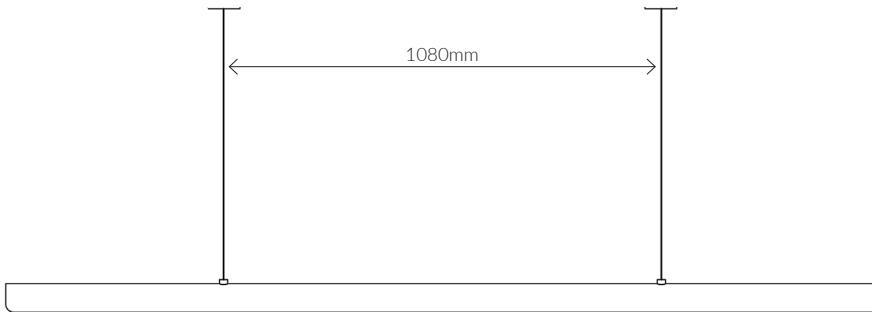

MADE IN MELBOURNE, AUSTRALIA

FINISHES

POWDER COAT	● Silver Grey	● Rough Black	● Deep Green	● Bronze	● Iron Grey
	○ Rough White	● Brick Speckle	● Deep Blue	● Sandstone	

SPECIFICATIONS

LEAD-TIME	6 - 8 Weeks	LAMP	CRI 95, Intergrated LED (24V)
FINISH	Aluminium, Powder Coated	POWER/TEMP	20 W/m, 2700k, 3000k (Standard), 4000k
CANOPY	Black or White. (80mm dia x 38mm H)	OUTPUT	1400 lm/m
FLEX	2m, Black or White. (2 core) (Longer available on request)	AVG LIFETIME	50,000 hours
SIZES (mm)	960, 1260, 1560, 1860, 2160, 2460	CONTROL	Remote Driver: Non-Dimmable, Phase Dimmable, Dali Dimmable
NOTE	Enquire For Custom Lengths (Max 5m)		
INSTALLATION	Pendants must be installed and wired by a qualified electrician.	CARE	Ensure the electricity supply is switched off before cleaning. Remove dust with a soft dry cloth. Do not use solvents or abrasive materials when cleaning.
WARRANTY	3 Year Manufactures Warranty		

UV Fold / u

UFD96, UFD126, UFD156

Dims: 960 mm L, 72mm H, 54mm D
Rose: 80mm dia x 38mm H
Weight: 2kg

Dims: 1260 mm L, 72mm H, 54mm D
Rose: 80mm dia x 38mm H
Weight: 2.5kg

Dims: 1560 mm L, 72mm H, 54mm D
Rose: 80mm dia x 38mm H
Weight: 3kg

UV Fold / u

UFD186, UFD216, UFD246

Dims: 1860 mm L, 72mm H, 54mm D
Rose: 80mm dia x 38mm H
Weight: 4kg

Dims: 2160 mm L, 72mm H, 54mm D
Rose: 80mm dia x 38mm H
Weight: 4.5kg

Dims: 2460 mm L, 72mm H, 54mm D
Rose: 80mm dia x 38mm H
Weight: 5kg