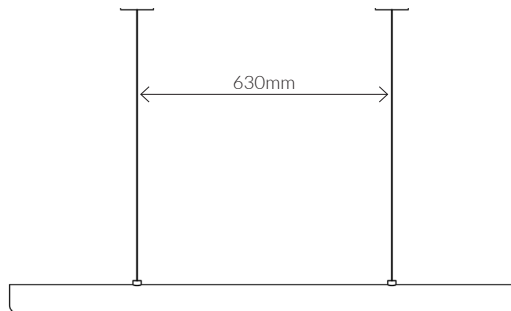

MADE IN MELBOURNE, AUSTRALIA

FINISHES

POWDER COAT	● Silver Grey	● Rough Black	● Deep Green	● Bronze	● Iron Grey
	○ Rough White	● Brick Speckle	● Deep Blue	● Sandstone	

SPECIFICATIONS

LEAD-TIME	6 - 8 Weeks	LAMP	CRI 95, Intergrated LED (24V)
FINISH	Aluminium, Powder Coated	POWER/TEMP	20 W/m, 2700k, 3000k (Standard), 4000k
CANOPY	Black or White. (80mm dia x 38mm H)	OUTPUT	1400 lm/m
FLEX	2m, Black or White. (2 core) (Longer available on request)	AVG LIFETIME	50,000 hours
SIZES (mm)	960, 1260, 1560, 1860, 2160, 2460	CONTROL	Remote Driver: Non-Dimmable, Phase Dimmable, Dali Dimmable
NOTE	Enquire For Custom Lengths (Max 5m)		
INSTALLATION	Pendants must be installed and wired by a qualified electrician.	CARE	Ensure the electricity supply is switched off before cleaning. Remove dust with a soft dry cloth. Do not use solvents or abrasive materials when cleaning.
WARRANTY	3 Year Manufactures Warranty		

UV Fold / u

UFD96, UFD126, UFD156

Dims: 960 mm L, 72mm H, 54mm D
Rose: 80mm dia x 38mm H
Weight: 2kg

Dims: 1260 mm L, 72mm H, 54mm D
Rose: 80mm dia x 38mm H
Weight: 2.5kg

Dims: 1560 mm L, 72mm H, 54mm D
Rose: 80mm dia x 38mm H
Weight: 3kg

UV Fold / u

UFD186, UFD216, UFD246

Dims: 1860 mm L, 72mm H, 54mm D
Rose: 80mm dia x 38mm H
Weight: 4kg

Dims: 2160 mm L, 72mm H, 54mm D
Rose: 80mm dia x 38mm H
Weight: 4.5kg

Dims: 2460 mm L, 72mm H, 54mm D
Rose: 80mm dia x 38mm H
Weight: 5kg