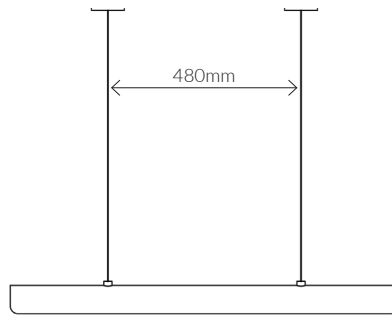

MADE IN MELBOURNE, AUSTRALIA

FINISHES

POWDER COAT	● Silver Grey	● Rough Black	● Deep Green	● Bronze	● Iron Grey
	○ Rough White	● Brick Speckle	● Deep Blue	● Sandstone	

SPECIFICATIONS

LEAD-TIME	6 - 8 Weeks	LAMP	CRI 95, Intergrated LED (24V)
FINISH	Aluminium, Powder Coated	POWER/TEMP	20 W/m, 2700k, 3000k (Standard), 4000k
CANOPY	Black or White. (80mm dia x 38mm H)	OUTPUT	1400 lm/m
FLEX	2m, Black or White. (2 core) (Longer available on request)	AVG LIFETIME	50,000 hours
SIZES (mm)	960, 1260, 1560, 1860, 2160, 2460	CONTROL	Remote Driver: Non-Dimmable, Phase Dimmable, Dali Dimmable
NOTE	Enquire For Custom Lengths (Max 5m)		
INSTALLATION	Pendants must be installed and wired by a qualified electrician.	CARE	Ensure the electricity supply is switched off before cleaning. Remove dust with a soft dry cloth. Do not use solvents or abrasive materials when cleaning.
WARRANTY	3 Year Manufactures Warranty		

UV Fold / u

UFD96, UFD126, UFD156

Dims: 960 mm L, 72mm H, 54mm D
Rose: 80mm dia x 38mm H
Weight: 2kg

Dims: 1260 mm L, 72mm H, 54mm D
Rose: 80mm dia x 38mm H
Weight: 2.5kg

Dims: 1560 mm L, 72mm H, 54mm D
Rose: 80mm dia x 38mm H
Weight: 3kg

UV Fold / u

UFD186, UFD216, UFD246

Dims: 1860 mm L, 72mm H, 54mm D
Rose: 80mm dia x 38mm H
Weight: 4kg

Dims: 2160 mm L, 72mm H, 54mm D
Rose: 80mm dia x 38mm H
Weight: 4.5kg

Dims: 2460 mm L, 72mm H, 54mm D
Rose: 80mm dia x 38mm H
Weight: 5kg