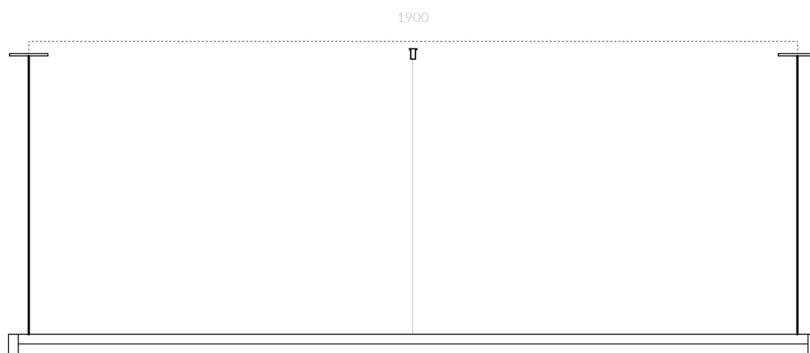

MANTEL-60 / linear

MA6-100, MA6-125, MA6-150

Dims: 1000 mm L, 60mm H, 61mm D
Weight: 3kg

Dims: 1250 mm L, 60mm H, 61mm D
Weight: 3.5kg

Dims: 1500 mm L, 60mm H, 61mm D
Weight: 4kg

MANTEL-60 / linear

MA6-175, MA6-200, MA6-225

Dims: 1750 mm L, 60mm H, 61mm D
Weight: 4.5kg

Dims: 2000 mm L, 60mm H, 61mm D
Weight: 5kg

Dims: 2250 mm L, 60mm H, 61mm D
Weight: 5.5kg

MANTEL-60 / linear
MA6-250, MA6-275, MA6-300

Dims: 2500 mm L, 60mm H, 61mm D
Weight: 6kg

Dims: 2750 mm L, 60mm H, 61mm D
Weight: 6.5kg

Dims: 3000 mm L, 60mm H, 61mm D
Weight: 7kg