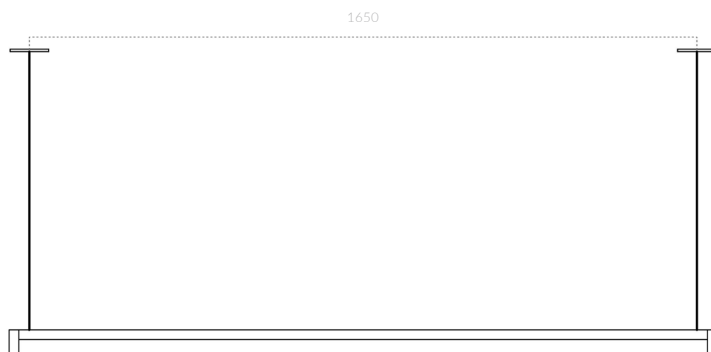

MANTEL-60 / linear

MA6-100, MA6-125, MA6-150

Dims: 1000 mm L, 60mm H, 61mm D
Weight: 3kg

Dims: 1250 mm L, 60mm H, 61mm D
Weight: 3.5kg

Dims: 1500 mm L, 60mm H, 61mm D
Weight: 4kg

MANTEL-60 / linear

MA6-175, MA6-200, MA6-225

Dims: 1750 mm L, 60mm H, 61mm D
Weight: 4.5kg

Dims: 2000 mm L, 60mm H, 61mm D
Weight: 5kg

Dims: 2250 mm L, 60mm H, 61mm D
Weight: 5.5kg

MANTEL-60 / linear
MA6-250, MA6-275, MA6-300

Dims: 2500 mm L, 60mm H, 61mm D
Weight: 6kg

Dims: 2750 mm L, 60mm H, 61mm D
Weight: 6.5kg

Dims: 3000 mm L, 60mm H, 61mm D
Weight: 7kg