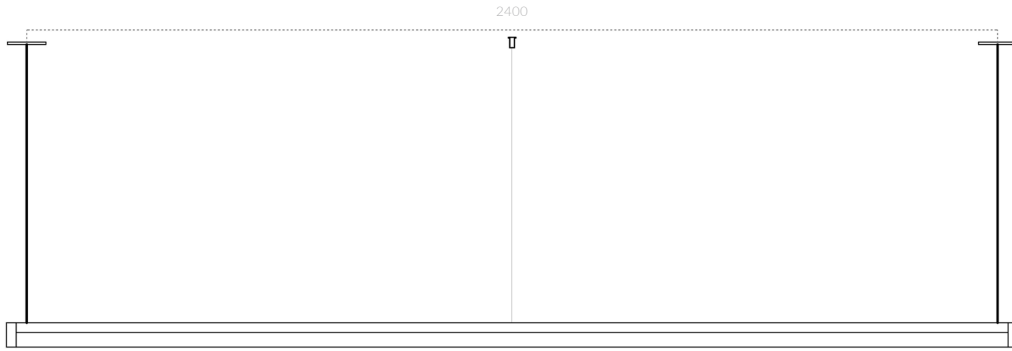

MANTEL-60 / linear

MA6-100, MA6-125, MA6-150

Dims: 1000 mm L, 60mm H, 61mm D
Weight: 3kg

Dims: 1250 mm L, 60mm H, 61mm D
Weight: 3.5kg

Dims: 1500 mm L, 60mm H, 61mm D
Weight: 4kg

MANTEL-60 / linear

MA6-175, MA6-200, MA6-225

Dims: 1750 mm L, 60mm H, 61mm D
Weight: 4.5kg

Dims: 2000 mm L, 60mm H, 61mm D
Weight: 5kg

Dims: 2250 mm L, 60mm H, 61mm D
Weight: 5.5kg

MANTEL-60 / linear
MA6-250, MA6-275, MA6-300

Dims: 2500 mm L, 60mm H, 61mm D
Weight: 6kg

Dims: 2750 mm L, 60mm H, 61mm D
Weight: 6.5kg

Dims: 3000 mm L, 60mm H, 61mm D
Weight: 7kg