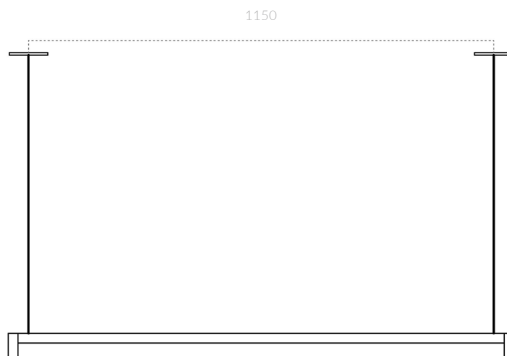

MADE IN MELBOURNE, AUSTRALIA

FINISHES

TIMBER BODY	OAK	TASMANIAN OAK
	● Raw Oil	● Raw Oil
	● Natural Oil	● Natural Oil
	● Black	
LUGS	BRASS	STEEL
	● Aged	● Brushed
	● Pitch	● Blackened

SPECIFICATIONS

LEAD-TIME	Enquire at info@southdrawn.com.au	LAMP	CRI 95, Intergrated LED (24V)
FINISH	Hardwax Oil	POWER/TEMP	20 W/m, 2700k, 3000k (Standard), 4000k
LUGS	Brass, Steel	OUTPUT	1400 lm/m
CANOPY	Black or White. (95mm dia x 6mm H)	AVG LIFETIME	50,000 hours
FLEX	2m, Black or White. (2 core) (Longer available on request)	CONTROL	Remote Driver: Non-Dimmable, Phase Dimmable, Dali Dimmable
SIZES (mm)	1000, 1250, 1500, 1750, 2000, 2250, 2500, 2750, 3000		
INSTALLATION	Pendants must be installed and wired by a qualified electrician.	CARE	Ensure the electricity supply is switched off before cleaning. Remove dust with a soft dry cloth. Do not use solvents or abrasive materials when cleaning.
WARRANTY	3 Years Manufactures Warranty		

MANTEL-60 / linear

MA6-100, MA6-125, MA6-150

Dims: 1000 mm L, 60mm H, 61mm D
Weight: 3kg

Dims: 1250 mm L, 60mm H, 61mm D
Weight: 3.5kg

Dims: 1500 mm L, 60mm H, 61mm D
Weight: 4kg

MANTEL-60 / linear

MA6-175, MA6-200, MA6-225

Dims: 1750 mm L, 60mm H, 61mm D
Weight: 4.5kg

Dims: 2000 mm L, 60mm H, 61mm D
Weight: 5kg

Dims: 2250 mm L, 60mm H, 61mm D
Weight: 5.5kg

MANTEL-60 / linear
MA6-250, MA6-275, MA6-300

Dims: 2500 mm L, 60mm H, 61mm D
Weight: 6kg

Dims: 2750 mm L, 60mm H, 61mm D
Weight: 6.5kg

Dims: 3000 mm L, 60mm H, 61mm D
Weight: 7kg