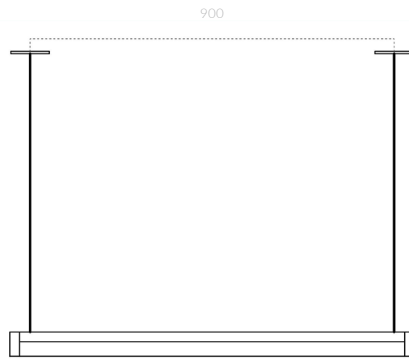

MADE IN MELBOURNE, AUSTRALIA

FINISHES

TIMBER BODY	OAK	TASMANIAN OAK
	● Raw Oil	● Raw Oil
	● Natural Oil	● Natural Oil
	● Black	
LUGS	BRASS	STEEL
	● Aged	● Brushed
	● Pitch	● Blackened

SPECIFICATIONS

LEAD-TIME	Enquire at info@southdrawn.com.au	LAMP	CRI 95, Intergrated LED (24V)
FINISH	Hardwax Oil	POWER/TEMP	20 W/m, 2700k, 3000k (Standard), 4000k
LUGS	Brass, Steel	OUTPUT	1400 lm/m
CANOPY	Black or White. (95mm dia x 6mm H)	AVG LIFETIME	50,000 hours
FLEX	2m, Black or White. (2 core) (Longer available on request)	CONTROL	Remote Driver: Non-Dimmable, Phase Dimmable, Dali Dimmable
SIZES (mm)	1000, 1250, 1500, 1750, 2000, 2250, 2500, 2750, 3000		
INSTALLATION	Pendants must be installed and wired by a qualified electrician.	CARE	Ensure the electricity supply is switched off before cleaning. Remove dust with a soft dry cloth. Do not use solvents or abrasive materials when cleaning.
WARRANTY	3 Years Manufactures Warranty		

MANTEL-60 / linear

MA6-100, MA6-125, MA6-150

Dims: 1000 mm L, 60mm H, 61mm D
Weight: 3kg

Dims: 1250 mm L, 60mm H, 61mm D
Weight: 3.5kg

Dims: 1500 mm L, 60mm H, 61mm D
Weight: 4kg

MANTEL-60 / linear

MA6-175, MA6-200, MA6-225

Dims: 1750 mm L, 60mm H, 61mm D
Weight: 4.5kg

Dims: 2000 mm L, 60mm H, 61mm D
Weight: 5kg

Dims: 2250 mm L, 60mm H, 61mm D
Weight: 5.5kg

MANTEL-60 / linear
MA6-250, MA6-275, MA6-300

Dims: 2500 mm L, 60mm H, 61mm D
Weight: 6kg

Dims: 2750 mm L, 60mm H, 61mm D
Weight: 6.5kg

Dims: 3000 mm L, 60mm H, 61mm D
Weight: 7kg