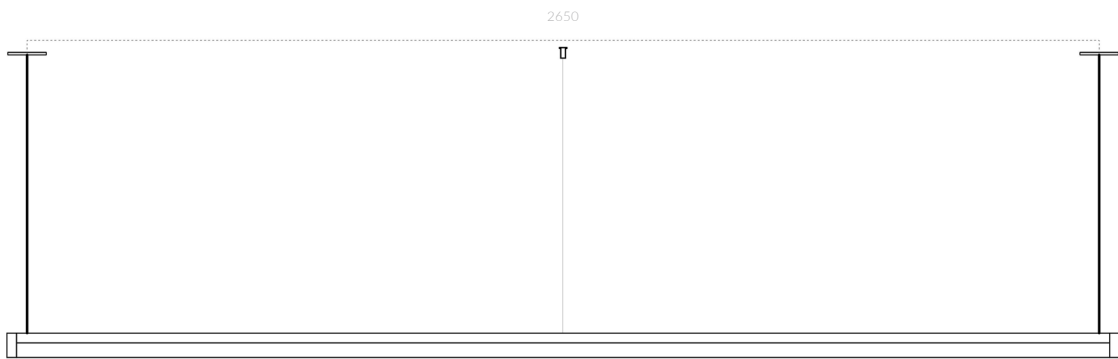

MANTEL-60 / linear

MA6-100, MA6-125, MA6-150

Dims: 1000 mm L, 60mm H, 61mm D
Weight: 3kg

Dims: 1250 mm L, 60mm H, 61mm D
Weight: 3.5kg

Dims: 1500 mm L, 60mm H, 61mm D
Weight: 4kg

MANTEL-60 / linear

MA6-175, MA6-200, MA6-225

Dims: 1750 mm L, 60mm H, 61mm D
Weight: 4.5kg

Dims: 2000 mm L, 60mm H, 61mm D
Weight: 5kg

Dims: 2250 mm L, 60mm H, 61mm D
Weight: 5.5kg

MANTEL-60 / linear
MA6-250, MA6-275, MA6-300

Dims: 2500 mm L, 60mm H, 61mm D
Weight: 6kg

Dims: 2750 mm L, 60mm H, 61mm D
Weight: 6.5kg

Dims: 3000 mm L, 60mm H, 61mm D
Weight: 7kg