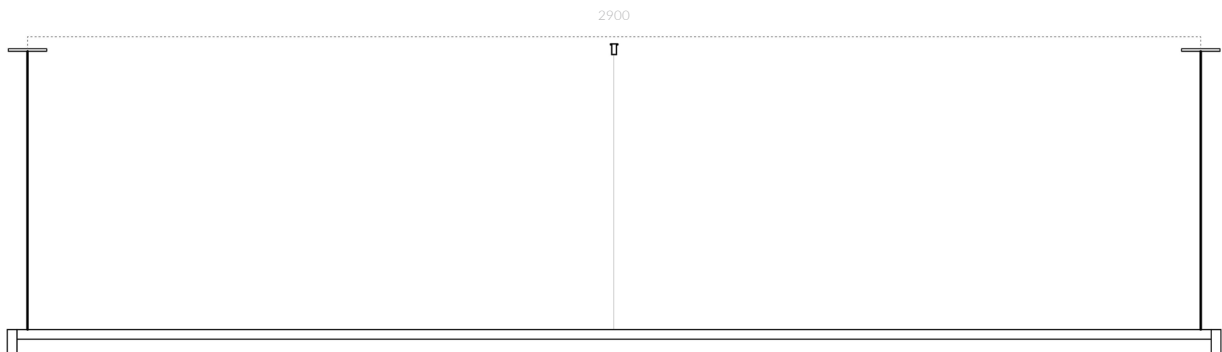

MANTEL-60 / linear

MA6-100, MA6-125, MA6-150

Dims: 1000 mm L, 60mm H, 61mm D
Weight: 3kg

Dims: 1250 mm L, 60mm H, 61mm D
Weight: 3.5kg

Dims: 1500 mm L, 60mm H, 61mm D
Weight: 4kg

MANTEL-60 / linear

MA6-175, MA6-200, MA6-225

Dims: 1750 mm L, 60mm H, 61mm D
Weight: 4.5kg

Dims: 2000 mm L, 60mm H, 61mm D
Weight: 5kg

Dims: 2250 mm L, 60mm H, 61mm D
Weight: 5.5kg

MANTEL-60 / linear
MA6-250, MA6-275, MA6-300

Dims: 2500 mm L, 60mm H, 61mm D
Weight: 6kg

Dims: 2750 mm L, 60mm H, 61mm D
Weight: 6.5kg

Dims: 3000 mm L, 60mm H, 61mm D
Weight: 7kg