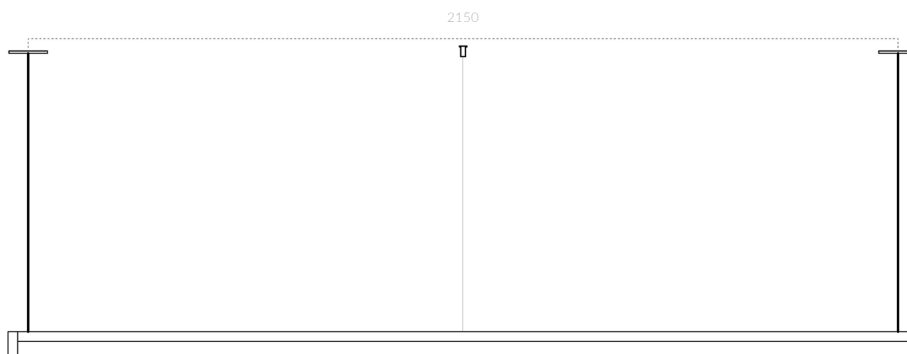

MANTEL-60 / linear

MA6-100, MA6-125, MA6-150

Dims: 1000 mm L, 60mm H, 61mm D
Weight: 3kg

Dims: 1250 mm L, 60mm H, 61mm D
Weight: 3.5kg

Dims: 1500 mm L, 60mm H, 61mm D
Weight: 4kg

MANTEL-60 / linear

MA6-175, MA6-200, MA6-225

Dims: 1750 mm L, 60mm H, 61mm D
Weight: 4.5kg

Dims: 2000 mm L, 60mm H, 61mm D
Weight: 5kg

Dims: 2250 mm L, 60mm H, 61mm D
Weight: 5.5kg

MANTEL-60 / linear
MA6-250, MA6-275, MA6-300

Dims: 2500 mm L, 60mm H, 61mm D
Weight: 6kg

Dims: 2750 mm L, 60mm H, 61mm D
Weight: 6.5kg

Dims: 3000 mm L, 60mm H, 61mm D
Weight: 7kg