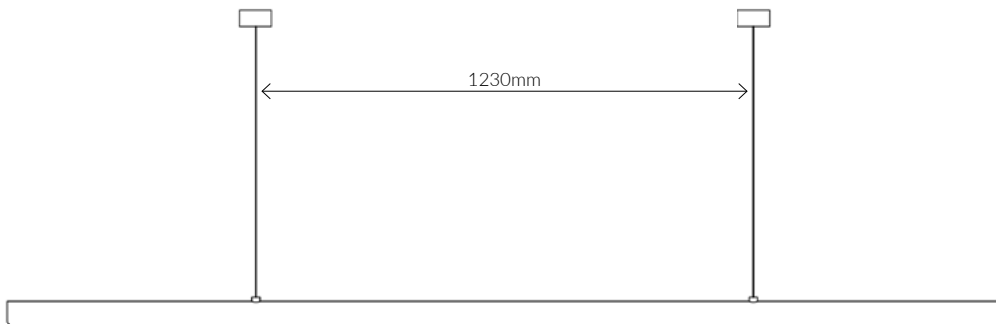

MADE IN MELBOURNE, AUSTRALIA

FINISHES

POWDER COAT	● Silver Grey	● Rough Black	● Deep Green	● Bronze	● Iron Grey
	○ Rough White	● Brick Speckle	● Deep Blue	● Sandstone	

SPECIFICATIONS

LEAD-TIME	Enquire at info@southdrawn.com.au	LAMP	CRI 95, Intergrated LED (24V)
FINISH	Aluminium, Powder Coated	POWER/TEMP	20 W/m, 3000k 2700k, 3000k (Standard), 4000k
CANOPY	Black or White. (80mm dia x 38mm H)	OUTPUT	1400 lm/m
FLEX	2m, Black or White. (2 core) (Longer available on request)	AVG LIFETIME	50,000 hours
SIZES (mm)	960, 1260, 1560, 1860, 2160, 2460	CONTROL	Remote Driver: Non-Dimmable, Phase Dimmable, Dali Dimmable
INSTALLATION	Pendants must be installed and wired by a qualified electrician.	CARE	Ensure the electricity supply is switched off before cleaning. Remove dust with a soft dry cloth. Do not use solvents or abrasive materials when cleaning.
WARRANTY	3 Year Manufactures Warranty		

UV FOLD / v
VFD96, VFD126, VFD156

Dims: 960 mm L, 68mm H, 100mm D
Weight: 2kg

Dims: 1260 mm L, 68mm H, 100mm D
Weight: 2.5kg

Dims: 1560 mm L, 68mm H, 100mm D
Weight: 3kg

UV FOLD/ v
VFD186, VFD216, VFD246

Dims: 1860 mm L, 68mm H, 100mm D
Weight: 3.5kg

Dims: 2160 mm L, 68mm H, 100mm D
Weight: 4kg

Dims: 2460 mm L, 68mm H, 100mm D
Weight: 5kg