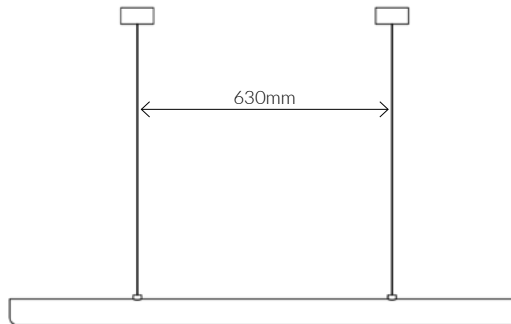

MADE IN MELBOURNE, AUSTRALIA

FINISHES

POWDER COAT	● Silver Grey	● Rough Black	● Deep Green	● Bronze	● Iron Grey
	○ Rough White	● Brick Speckle	● Deep Blue	● Sandstone	

SPECIFICATIONS

LEAD-TIME	Enquire at info@southdrawn.com.au	LAMP	CRI 95, Intergrated LED (24V)
FINISH	Aluminium, Powder Coated	POWER/TEMP	20 W/m, 3000k 2700k, 3000k (Standard), 4000k
CANOPY	Black or White. (80mm dia x 38mm H)	OUTPUT	1400 lm/m
FLEX	2m, Black or White. (2 core) (Longer available on request)	AVG LIFETIME	50,000 hours
SIZES (mm)	960, 1260, 1560, 1860, 2160, 2460	CONTROL	Remote Driver: Non-Dimmable, Phase Dimmable, Dali Dimmable
INSTALLATION	Pendants must be installed and wired by a qualified electrician.	CARE	Ensure the electricity supply is switched off before cleaning. Remove dust with a soft dry cloth. Do not use solvents or abrasive materials when cleaning.
WARRANTY	3 Year Manufactures Warranty		

UV FOLD / v
VFD96, VFD126, VFD156

Dims: 960 mm L, 68mm H, 100mm D
Weight: 2kg

Dims: 1260 mm L, 68mm H, 100mm D
Weight: 2.5kg

Dims: 1560 mm L, 68mm H, 100mm D
Weight: 3kg

UV FOLD/ v
VFD186, VFD216, VFD246

Dims: 1860 mm L, 68mm H, 100mm D
Weight: 3.5kg

Dims: 2160 mm L, 68mm H, 100mm D
Weight: 4kg

Dims: 2460 mm L, 68mm H, 100mm D
Weight: 5kg