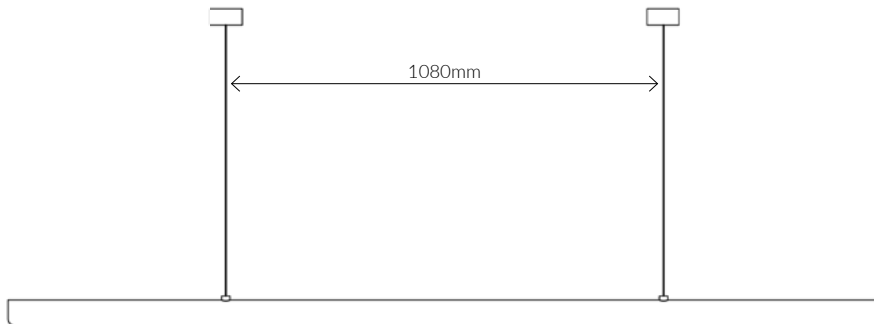

MADE IN MELBOURNE, AUSTRALIA

FINISHES

POWDER COAT	● Silver Grey	● Rough Black	● Deep Green	● Bronze	● Iron Grey
	○ Rough White	● Brick Speckle	● Deep Blue	● Sandstone	

SPECIFICATIONS

LEAD-TIME	Enquire at info@southdrawn.com.au	LAMP	CRI 95, Intergrated LED (24V)
FINISH	Aluminium, Powder Coated	POWER/TEMP	20 W/m, 3000k 2700k, 3000k (Standard), 4000k
CANOPY	Black or White. (80mm dia x 38mm H)	OUTPUT	1400 lm/m
FLEX	2m, Black or White. (2 core) (Longer available on request)	AVG LIFETIME	50,000 hours
SIZES (mm)	960, 1260, 1560, 1860, 2160, 2460	CONTROL	Remote Driver: Non-Dimmable, Phase Dimmable, Dali Dimmable
INSTALLATION	Pendants must be installed and wired by a qualified electrician.	CARE	Ensure the electricity supply is switched off before cleaning. Remove dust with a soft dry cloth. Do not use solvents or abrasive materials when cleaning.
WARRANTY	3 Year Manufactures Warranty		

UV FOLD / v
VFD96, VFD126, VFD156

Dims: 960 mm L, 68mm H, 100mm D
Weight: 2kg

Dims: 1260 mm L, 68mm H, 100mm D
Weight: 2.5kg

Dims: 1560 mm L, 68mm H, 100mm D
Weight: 3kg

UV FOLD/ v
VFD186, VFD216, VFD246

Dims: 1860 mm L, 68mm H, 100mm D
Weight: 3.5kg

Dims: 2160 mm L, 68mm H, 100mm D
Weight: 4kg

Dims: 2460 mm L, 68mm H, 100mm D
Weight: 5kg