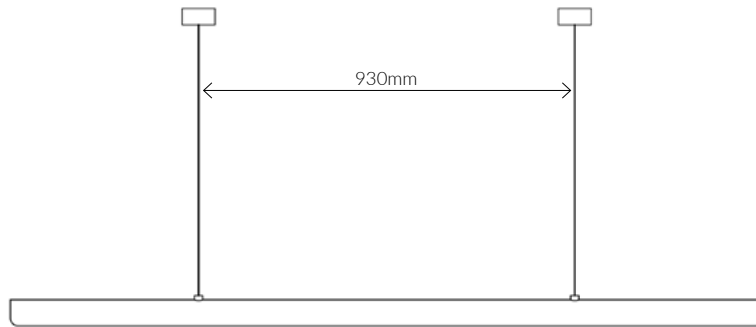

MADE IN MELBOURNE, AUSTRALIA

FINISHES

POWDER COAT	● Silver Grey	● Rough Black	● Deep Green	● Bronze	● Iron Grey
	○ Rough White	● Brick Speckle	● Deep Blue	● Sandstone	

SPECIFICATIONS

LEAD-TIME	Enquire at info@southdrawn.com.au	LAMP	CRI 95, Intergrated LED (24V)
FINISH	Aluminium, Powder Coated	POWER/TEMP	20 W/m, 3000k 2700k, 3000k (Standard), 4000k
CANOPY	Black or White. (80mm dia x 38mm H)	OUTPUT	1400 lm/m
FLEX	2m, Black or White. (2 core) (Longer available on request)	AVG LIFETIME	50,000 hours
SIZES (mm)	960, 1260, 1560, 1860, 2160, 2460	CONTROL	Remote Driver: Non-Dimmable, Phase Dimmable, Dali Dimmable
INSTALLATION	Pendants must be installed and wired by a qualified electrician.	CARE	Ensure the electricity supply is switched off before cleaning. Remove dust with a soft dry cloth. Do not use solvents or abrasive materials when cleaning.
WARRANTY	3 Year Manufactures Warranty		

UV FOLD / v
VFD96, VFD126, VFD156

Dims: 960 mm L, 68mm H, 100mm D
Weight: 2kg

Dims: 1260 mm L, 68mm H, 100mm D
Weight: 2.5kg

Dims: 1560 mm L, 68mm H, 100mm D
Weight: 3kg

UV FOLD/ v
VFD186, VFD216, VFD246

Dims: 1860 mm L, 68mm H, 100mm D
Weight: 3.5kg

Dims: 2160 mm L, 68mm H, 100mm D
Weight: 4kg

Dims: 2460 mm L, 68mm H, 100mm D
Weight: 5kg