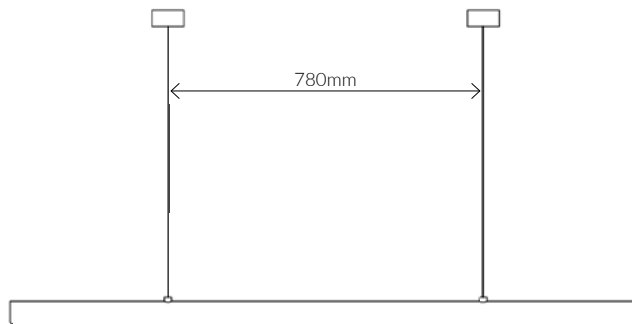

VFD96 / 126 / 156 / 186 / 216 / 246

UV Fold/ v

LINEAR LIGHT

Aptly named after its distinct folded form, the UV Fold linear comes in the choice of either a U or V profile. During the design process each fixing detail was scrutinised and refined, leaving us with an elegantly resolved form – the perfect surface to showcase our curated range of textured powder coat finishes. The clean aesthetic is designed to seamlessly accommodate a wide range of styles and settings.

MADE IN MELBOURNE, AUSTRALIA

FINISHES

POWDER COAT	● Silver Grey	● Rough Black	● Deep Green	● Bronze	● Iron Grey
	○ Rough White	● Brick Speckle	● Deep Blue	● Sandstone	

SPECIFICATIONS

LEAD-TIME	Enquire at info@southdrawn.com.au	LAMP	CRI 95, Intergrated LED (24V)
FINISH	Aluminium, Powder Coated	POWER/TEMP	20 W/m, 3000k 2700k, 3000k (Standard), 4000k
CANOPY	Black or White. (80mm dia x 38mm H)	OUTPUT	1400 lm/m
FLEX	2m, Black or White. (2 core) (Longer available on request)	AVG LIFETIME	50,000 hours
SIZES (mm)	960, 1260, 1560, 1860, 2160, 2460	CONTROL	Remote Driver: Non-Dimmable, Phase Dimmable, Dali Dimmable
INSTALLATION	Pendants must be installed and wired by a qualified electrician.	CARE	Ensure the electricity supply is switched off before cleaning. Remove dust with a soft dry cloth. Do not use solvents or abrasive materials when cleaning.
WARRANTY	3 Year Manufactures Warranty		

UV FOLD / v
VFD96, VFD126, VFD156

Dims: 960 mm L, 68mm H, 100mm D
Weight: 2kg

Dims: 1260 mm L, 68mm H, 100mm D
Weight: 2.5kg

Dims: 1560 mm L, 68mm H, 100mm D
Weight: 3kg

UV FOLD/ v
VFD186, VFD216, VFD246

Dims: 1860 mm L, 68mm H, 100mm D
Weight: 3.5kg

Dims: 2160 mm L, 68mm H, 100mm D
Weight: 4kg

Dims: 2460 mm L, 68mm H, 100mm D
Weight: 5kg