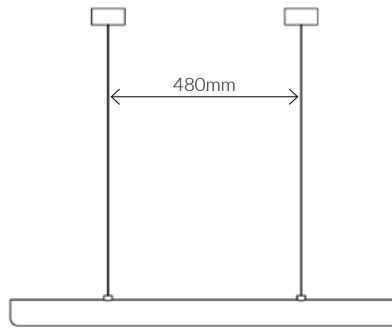

MADE IN MELBOURNE, AUSTRALIA

FINISHES

POWDER COAT	● Silver Grey	● Rough Black	● Deep Green	● Bronze	● Iron Grey
	○ Rough White	● Brick Speckle	● Deep Blue	● Sandstone	

SPECIFICATIONS

LEAD-TIME	Enquire at info@southdrawn.com.au	LAMP	CRI 95, Intergrated LED (24V)
FINISH	Aluminium, Powder Coated	POWER/TEMP	20 W/m, 3000k 2700k, 3000k (Standard), 4000k
CANOPY	Black or White. (80mm dia x 38mm H)	OUTPUT	1400 lm/m
FLEX	2m, Black or White. (2 core) (Longer available on request)	AVG LIFETIME	50,000 hours
SIZES (mm)	960, 1260, 1560, 1860, 2160, 2460	CONTROL	Remote Driver: Non-Dimmable, Phase Dimmable, Dali Dimmable
INSTALLATION	Pendants must be installed and wired by a qualified electrician.	CARE	Ensure the electricity supply is switched off before cleaning. Remove dust with a soft dry cloth. Do not use solvents or abrasive materials when cleaning.
WARRANTY	3 Year Manufactures Warranty		

UV FOLD / v
VFD96, VFD126, VFD156

Dims: 960 mm L, 68mm H, 100mm D
Weight: 2kg

Dims: 1260 mm L, 68mm H, 100mm D
Weight: 2.5kg

Dims: 1560 mm L, 68mm H, 100mm D
Weight: 3kg

UV FOLD/ v
VFD186, VFD216, VFD246

Dims: 1860 mm L, 68mm H, 100mm D
Weight: 3.5kg

Dims: 2160 mm L, 68mm H, 100mm D
Weight: 4kg

Dims: 2460 mm L, 68mm H, 100mm D
Weight: 5kg