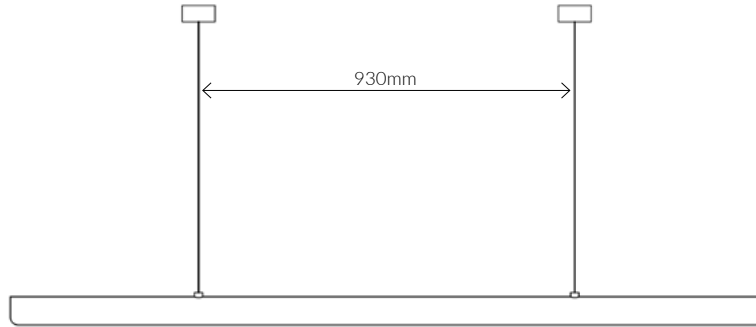

MADE IN MELBOURNE, AUSTRALIA

FINISHES

POWDER COAT	● Silver Grey	● Rough Black	● Deep Green	● Bronze	● Iron Grey
	○ Rough White	● Brick Speckle	● Deep Blue	● Sandstone	

SPECIFICATIONS

LEAD-TIME	Enquire at info@southdrawn.com.au	LAMP	CRI 95, Intergrated LED (24V)
FINISH	Aluminium, Powder Coated	POWER/TEMP	20 W/m, 3000k 2700k, 3000k (Standard), 4000k
CANOPY	Black or White. (80mm dia x 38mm H)	OUTPUT	1400 lm/m
FLEX	2m, Black or White. (2 core) (Longer available on request)	AVG LIFETIME	50,000 hours
SIZES (mm)	960, 1260, 1560, 1860, 2160, 2460	CONTROL	Remote Driver: Non-Dimmable, Phase Dimmable, Dali Dimmable
INSTALLATION	Pendants must be installed and wired by a qualified electrician.	CARE	Ensure the electricity supply is switched off before cleaning. Remove dust with a soft dry cloth. Do not use solvents or abrasive materials when cleaning.
WARRANTY	3 Year Manufactures Warranty		

UV Fold / u

UFD96, UFD126, UFD156

Dims: 960 mm L, 72mm H, 54mm D
Rose: 80mm dia x 38mm H
Weight: 2kg

Dims: 1260 mm L, 72mm H, 54mm D
Rose: 80mm dia x 38mm H
Weight: 2.5kg

Dims: 1560 mm L, 72mm H, 54mm D
Rose: 80mm dia x 38mm H
Weight: 3kg

UV Fold / u

UFD186, UFD216, UFD246

Dims: 1860 mm L, 72mm H, 54mm D
Rose: 80mm dia x 38mm H
Weight: 4kg

Dims: 2160 mm L, 72mm H, 54mm D
Rose: 80mm dia x 38mm H
Weight: 4.5kg

Dims: 2460 mm L, 72mm H, 54mm D
Rose: 80mm dia x 38mm H
Weight: 5kg