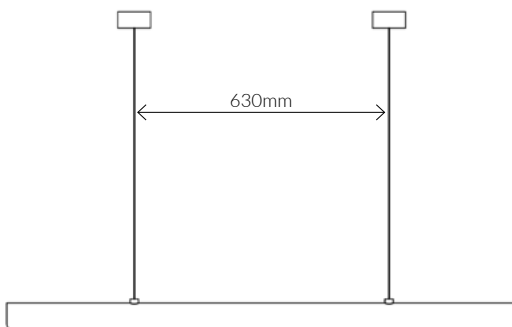

MADE IN MELBOURNE, AUSTRALIA

FINISHES

POWDER COAT	● Silver Grey	● Rough Black	● Deep Green	● Bronze	● Iron Grey
	○ Rough White	● Brick Speckle	● Deep Blue	● Sandstone	

SPECIFICATIONS

LEAD-TIME	Enquire at info@southdrawn.com.au	LAMP	CRI 95, Intergrated LED (24V)
FINISH	Aluminium, Powder Coated	POWER/TEMP	20 W/m, 3000k 2700k, 3000k (Standard), 4000k
CANOPY	Black or White. (80mm dia x 38mm H)	OUTPUT	1400 lm/m
FLEX	2m, Black or White. (2 core) (Longer available on request)	AVG LIFETIME	50,000 hours
SIZES (mm)	960, 1260, 1560, 1860, 2160, 2460	CONTROL	Remote Driver: Non-Dimmable, Phase Dimmable, Dali Dimmable
INSTALLATION	Pendants must be installed and wired by a qualified electrician.	CARE	Ensure the electricity supply is switched off before cleaning. Remove dust with a soft dry cloth. Do not use solvents or abrasive materials when cleaning.
WARRANTY	3 Year Manufactures Warranty		

UV Fold / u

UFD96, UFD126, UFD156

Dims: 960 mm L, 72mm H, 54mm D
Rose: 80mm dia x 38mm H
Weight: 2kg

Dims: 1260 mm L, 72mm H, 54mm D
Rose: 80mm dia x 38mm H
Weight: 2.5kg

Dims: 1560 mm L, 72mm H, 54mm D
Rose: 80mm dia x 38mm H
Weight: 3kg

UV Fold / u

UFD186, UFD216, UFD246

Dims: 1860 mm L, 72mm H, 54mm D
Rose: 80mm dia x 38mm H
Weight: 4kg

Dims: 2160 mm L, 72mm H, 54mm D
Rose: 80mm dia x 38mm H
Weight: 4.5kg

Dims: 2460 mm L, 72mm H, 54mm D
Rose: 80mm dia x 38mm H
Weight: 5kg