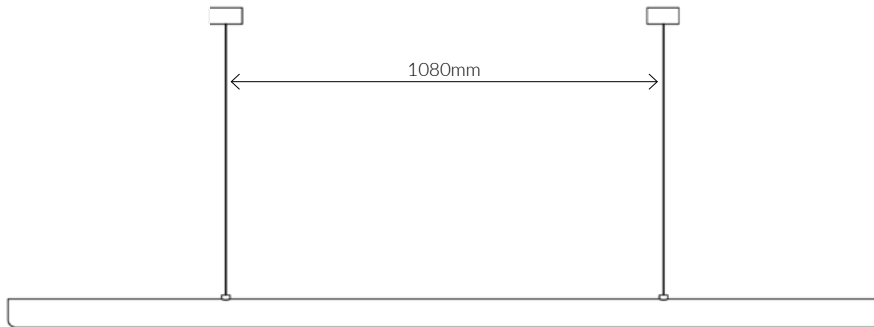

MADE IN MELBOURNE, AUSTRALIA

FINISHES

POWDER COAT	● Silver Grey	● Rough Black	● Deep Green	● Bronze	● Iron Grey
	○ Rough White	● Brick Speckle	● Deep Blue	● Sandstone	

SPECIFICATIONS

LEAD-TIME	Enquire at info@southdrawn.com.au	LAMP	CRI 95, Intergrated LED (24V)
FINISH	Aluminium, Powder Coated	POWER/TEMP	20 W/m, 3000k 2700k, 3000k (Standard), 4000k
CANOPY	Black or White. (80mm dia x 38mm H)	OUTPUT	1400 lm/m
FLEX	2m, Black or White. (2 core) (Longer available on request)	AVG LIFETIME	50,000 hours
SIZES (mm)	960, 1260, 1560, 1860, 2160, 2460	CONTROL	Remote Driver: Non-Dimmable, Phase Dimmable, Dali Dimmable
INSTALLATION	Pendants must be installed and wired by a qualified electrician.	CARE	Ensure the electricity supply is switched off before cleaning. Remove dust with a soft dry cloth. Do not use solvents or abrasive materials when cleaning.
WARRANTY	3 Year Manufactures Warranty		

UV Fold / u

UFD96, UFD126, UFD156

Dims: 960 mm L, 72mm H, 54mm D
Rose: 80mm dia x 38mm H
Weight: 2kg

Dims: 1260 mm L, 72mm H, 54mm D
Rose: 80mm dia x 38mm H
Weight: 2.5kg

Dims: 1560 mm L, 72mm H, 54mm D
Rose: 80mm dia x 38mm H
Weight: 3kg

UV Fold / u

UFD186, UFD216, UFD246

Dims: 1860 mm L, 72mm H, 54mm D
Rose: 80mm dia x 38mm H
Weight: 4kg

Dims: 2160 mm L, 72mm H, 54mm D
Rose: 80mm dia x 38mm H
Weight: 4.5kg

Dims: 2460 mm L, 72mm H, 54mm D
Rose: 80mm dia x 38mm H
Weight: 5kg