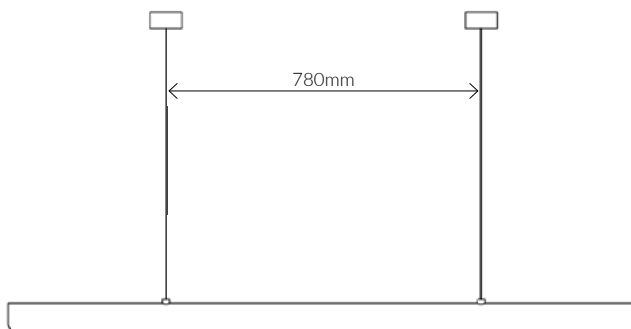

MADE IN MELBOURNE, AUSTRALIA

FINISHES

POWDER COAT	● Silver Grey	● Rough Black	● Deep Green	● Bronze	● Iron Grey
	○ Rough White	● Brick Speckle	● Deep Blue	● Sandstone	

SPECIFICATIONS

LEAD-TIME	Enquire at info@southdrawn.com.au	LAMP	CRI 95, Intergrated LED (24V)
FINISH	Aluminium, Powder Coated	POWER/TEMP	20 W/m, 3000k 2700k, 3000k (Standard), 4000k
CANOPY	Black or White. (80mm dia x 38mm H)	OUTPUT	1400 lm/m
FLEX	2m, Black or White. (2 core) (Longer available on request)	AVG LIFETIME	50,000 hours
SIZES (mm)	960, 1260, 1560, 1860, 2160, 2460	CONTROL	Remote Driver: Non-Dimmable, Phase Dimmable, Dali Dimmable
INSTALLATION	Pendants must be installed and wired by a qualified electrician.	CARE	Ensure the electricity supply is switched off before cleaning. Remove dust with a soft dry cloth. Do not use solvents or abrasive materials when cleaning.
WARRANTY	3 Year Manufactures Warranty		

UV Fold / u

UFD96, UFD126, UFD156

Dims: 960 mm L, 72mm H, 54mm D
Rose: 80mm dia x 38mm H
Weight: 2kg

Dims: 1260 mm L, 72mm H, 54mm D
Rose: 80mm dia x 38mm H
Weight: 2.5kg

Dims: 1560 mm L, 72mm H, 54mm D
Rose: 80mm dia x 38mm H
Weight: 3kg

UV Fold / u

UFD186, UFD216, UFD246

Dims: 1860 mm L, 72mm H, 54mm D
Rose: 80mm dia x 38mm H
Weight: 4kg

Dims: 2160 mm L, 72mm H, 54mm D
Rose: 80mm dia x 38mm H
Weight: 4.5kg

Dims: 2460 mm L, 72mm H, 54mm D
Rose: 80mm dia x 38mm H
Weight: 5kg