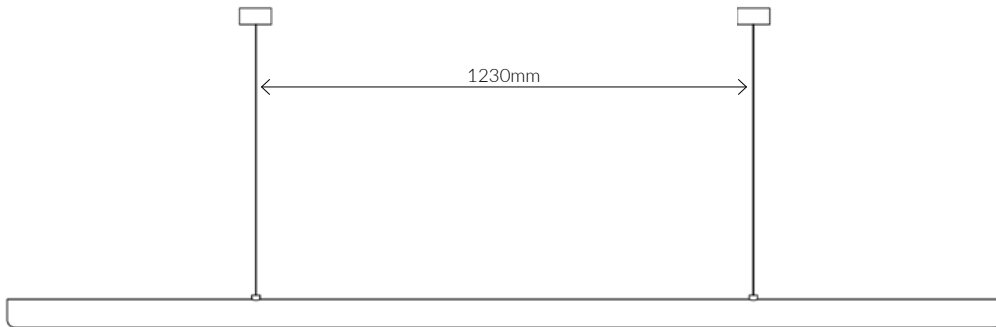

MADE IN MELBOURNE, AUSTRALIA

FINISHES

POWDER COAT	● Silver Grey	● Rough Black	● Deep Green	● Bronze	● Iron Grey
	○ Rough White	● Brick Speckle	● Deep Blue	● Sandstone	

SPECIFICATIONS

LEAD-TIME	Enquire at info@southdrawn.com.au	LAMP	CRI 95, Intergrated LED (24V)
FINISH	Aluminium, Powder Coated	POWER/TEMP	20 W/m, 3000k 2700k, 3000k (Standard), 4000k
CANOPY	Black or White. (80mm dia x 38mm H)	OUTPUT	1400 lm/m
FLEX	2m, Black or White. (2 core) (Longer available on request)	AVG LIFETIME	50,000 hours
SIZES (mm)	960, 1260, 1560, 1860, 2160, 2460	CONTROL	Remote Driver: Non-Dimmable, Phase Dimmable, Dali Dimmable
INSTALLATION	Pendants must be installed and wired by a qualified electrician.	CARE	Ensure the electricity supply is switched off before cleaning. Remove dust with a soft dry cloth. Do not use solvents or abrasive materials when cleaning.
WARRANTY	3 Year Manufactures Warranty		

UV Fold / u

UFD96, UFD126, UFD156

Dims: 960 mm L, 72mm H, 54mm D
Rose: 80mm dia x 38mm H
Weight: 2kg

Dims: 1260 mm L, 72mm H, 54mm D
Rose: 80mm dia x 38mm H
Weight: 2.5kg

Dims: 1560 mm L, 72mm H, 54mm D
Rose: 80mm dia x 38mm H
Weight: 3kg

UV Fold / u

UFD186, UFD216, UFD246

Dims: 1860 mm L, 72mm H, 54mm D
Rose: 80mm dia x 38mm H
Weight: 4kg

Dims: 2160 mm L, 72mm H, 54mm D
Rose: 80mm dia x 38mm H
Weight: 4.5kg

Dims: 2460 mm L, 72mm H, 54mm D
Rose: 80mm dia x 38mm H
Weight: 5kg