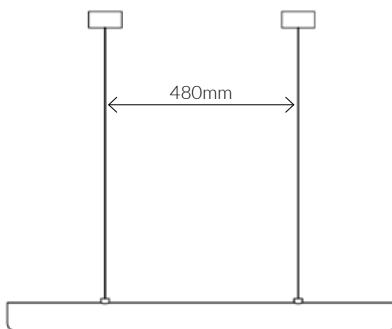

MADE IN MELBOURNE, AUSTRALIA

FINISHES

POWDER COAT	● Silver Grey	● Rough Black	● Deep Green	● Bronze	● Iron Grey
	○ Rough White	● Brick Speckle	● Deep Blue	● Sandstone	

SPECIFICATIONS

LEAD-TIME	Enquire at info@southdrawn.com.au	LAMP	CRI 95, Intergrated LED (24V)
FINISH	Aluminium, Powder Coated	POWER/TEMP	20 W/m, 3000k 2700k, 3000k (Standard), 4000k
CANOPY	Black or White. (80mm dia x 38mm H)	OUTPUT	1400 lm/m
FLEX	2m, Black or White. (2 core) (Longer available on request)	AVG LIFETIME	50,000 hours
SIZES (mm)	960, 1260, 1560, 1860, 2160, 2460	CONTROL	Remote Driver: Non-Dimmable, Phase Dimmable, Dali Dimmable
INSTALLATION	Pendants must be installed and wired by a qualified electrician.	CARE	Ensure the electricity supply is switched off before cleaning. Remove dust with a soft dry cloth. Do not use solvents or abrasive materials when cleaning.
WARRANTY	3 Year Manufactures Warranty		

UV Fold / u

UFD96, UFD126, UFD156

Dims: 960 mm L, 72mm H, 54mm D
Rose: 80mm dia x 38mm H
Weight: 2kg

Dims: 1260 mm L, 72mm H, 54mm D
Rose: 80mm dia x 38mm H
Weight: 2.5kg

Dims: 1560 mm L, 72mm H, 54mm D
Rose: 80mm dia x 38mm H
Weight: 3kg

UV Fold / u

UFD186, UFD216, UFD246

Dims: 1860 mm L, 72mm H, 54mm D
Rose: 80mm dia x 38mm H
Weight: 4kg

Dims: 2160 mm L, 72mm H, 54mm D
Rose: 80mm dia x 38mm H
Weight: 4.5kg

Dims: 2460 mm L, 72mm H, 54mm D
Rose: 80mm dia x 38mm H
Weight: 5kg