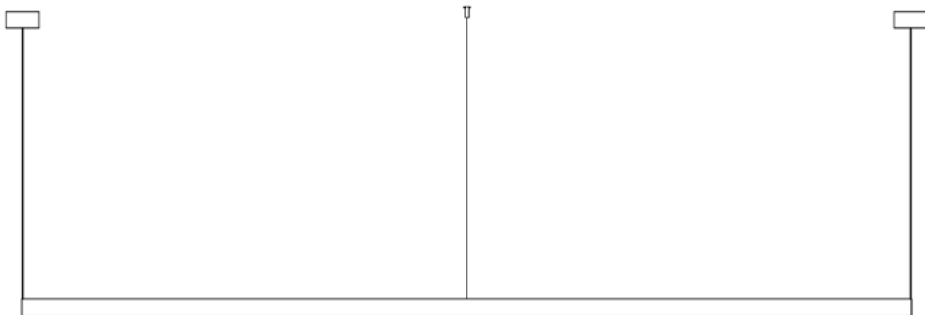

MADE IN MELBOURNE, AUSTRALIA

FINISHES

POWDER COAT	● Silver Grey	● Rough Black	● Deep Green	● Bronze	● Iron Grey
	○ Rough White	● Brick Speckle	● Deep Blue	● Sandstone	

SPECIFICATIONS

LEAD-TIME	Enquire at info@southdrawn.com.au	LAMP	CRI 95, Intergrated LED (24V)
FINISH	Aluminium, Powder Coated	POWER/TEMP	20 W/m, 3000k 2700k, 3000k (Standard), 4000k
CANOPY	Black or White. (80mm dia x 38mm H)	OUTPUT	1400 lm/m (Up & Down light available)
FLEX	2m, Black or White. (2 core) (Longer available on request)	AVG LIFETIME	50,000 hours
SIZES (mm)	1000, 1300, 1600, 1900, 2200, 2500	CONTROL	Remote Driver: Non-Dimmable, Phase Dimmable, Dali Dimmable
INSTALLATION	Pendants must be installed and wired by a qualified electrician.	CARE	Ensure the electricity supply is switched off before cleaning. Remove dust with a soft dry cloth. Do not use solvents or abrasive materials when cleaning.
WARRANTY	3 Year Manufactures Warranty		

MARGIN

MAR100, MAR130, MAR160

Dims: 1000 mm L, 45mm H, 35mm D
Weight: 1.2kg

Dims: 1300 mm L, 45mm H, 35mm D
Weight: 1.4kg

Dims: 1600 mm L, 45mm H, 35mm D
Weight: 1.6kg

MARGIN

MAR190, MAR220, MAR250

Dims: 1900 mm L, 45mm H, 35mm D
Weight: 1.8kg

Dims: 2200 mm L, 45mm H, 35mm D
Weight: 2kg

Dims: 2500 mm L, 45mm H, 35mm D
Weight: 2.2kg