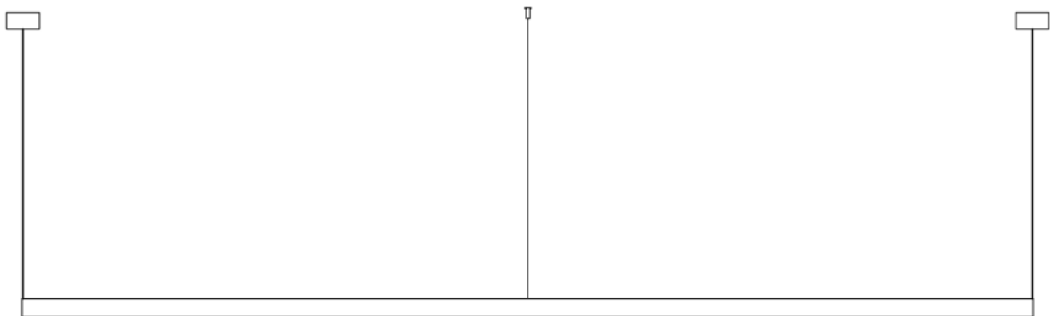

MAR100 / 130 / 160 / 190 / 220 / 250

MARGIN

LINEAR LIGHT

The devil is in the detail – the clean lines and minimalism of Margin may look simple, but don't underestimate the refinement of its form. The up/down linear features a disappearing cord and surfaces clean of fixtures, perfect for showcasing our range of textured powder coats.

MADE IN MELBOURNE, AUSTRALIA

FINISHES

POWDER COAT	● Silver Grey	● Rough Black	● Deep Green	● Bronze	● Iron Grey
	○ Rough White	● Brick Speckle	● Deep Blue	● Sandstone	

SPECIFICATIONS

LEAD-TIME	Enquire at info@southdrawn.com.au	LAMP	CRI 95, Intergrated LED (24V)
FINISH	Aluminium, Powder Coated	POWER/TEMP	20 W/m, 3000k 2700k, 3000k (Standard), 4000k
CANOPY	Black or White. (80mm dia x 38mm H)	OUTPUT	1400 lm/m (Up & Down light available)
FLEX	2m, Black or White. (2 core) (Longer available on request)	AVG LIFETIME	50,000 hours
SIZES (mm)	1000, 1300, 1600, 1900, 2200, 2500	CONTROL	Remote Driver: Non-Dimmable, Phase Dimmable, Dali Dimmable
INSTALLATION	Pendants must be installed and wired by a qualified electrician.	CARE	Ensure the electricity supply is switched off before cleaning. Remove dust with a soft dry cloth. Do not use solvents or abrasive materials when cleaning.
WARRANTY	3 Year Manufactures Warranty		

MARGIN

MAR100, MAR130, MAR160

Dims: 1000 mm L, 45mm H, 35mm D
Weight: 1.2kg

Dims: 1300 mm L, 45mm H, 35mm D
Weight: 1.4kg

Dims: 1600 mm L, 45mm H, 35mm D
Weight: 1.6kg

MARGIN

MAR190, MAR220, MAR250

Dims: 1900 mm L, 45mm H, 35mm D
Weight: 1.8kg

Dims: 2200 mm L, 45mm H, 35mm D
Weight: 2kg

Dims: 2500 mm L, 45mm H, 35mm D
Weight: 2.2kg